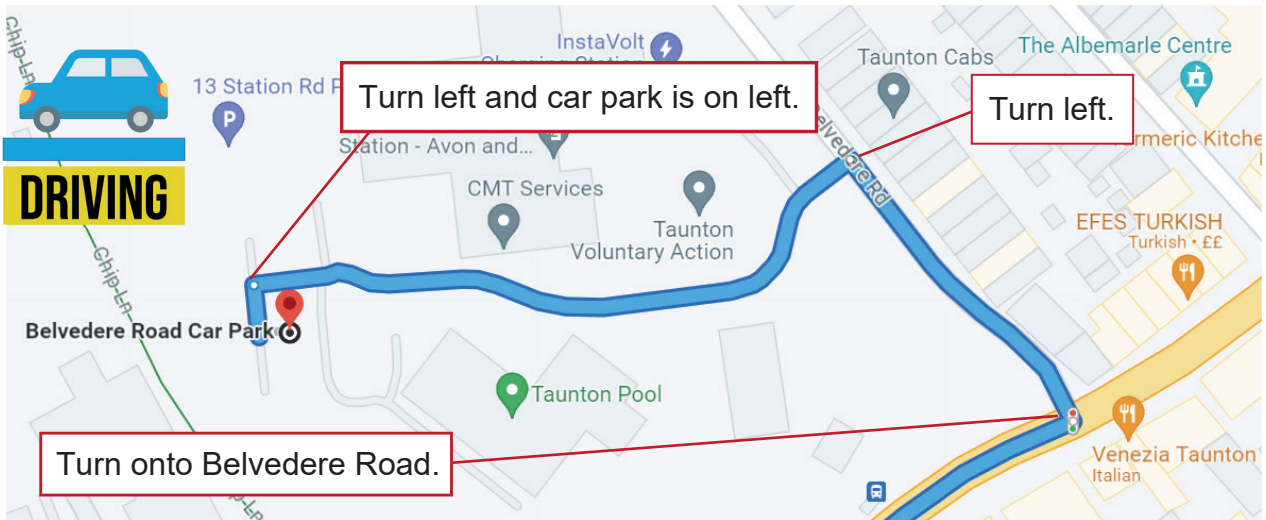

Taunton Centre (Albemarle)

These printable instructions will take you to the nearest car park by car, then show you how to go by foot to the centre.

Driving

The nearest car park to our Taunton centre is the Belvedere Road car park. Post code TA1 1BS

Your journey from the car park

Follow the route below on foot from the car park to our Taunton centre.