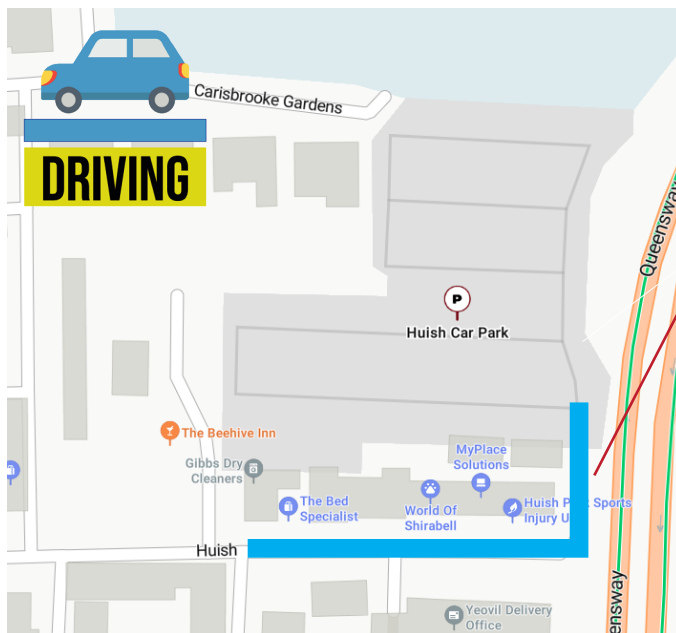

Yeovil Centre

These printable instructions will take you to the nearest car park by car, then show you how to go by foot to the centre.

Driving

The nearest car park to our Yeovil centre is Huish car park.

Postcode: BA20 1AQ

Enter the car park at the end of huish

PLEASE NOTE

Parking on the road outside the centre is limited to 2 hours

Your journey from the car park

Follow the route below on foot from the car park to our Yeovil centre.

Exit the car park on foot in the top right hand corner.

Follow footpath until you come to a road.

Turn left and walk alongside the park.

SS&L is situated in The Park House on the corner.